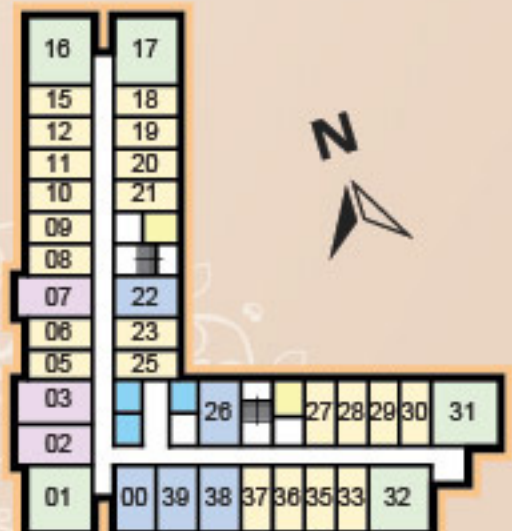

STUDIO

1 BEDROOM

1 BEDROOM

2 BEDROOM

STUDIO

SGFA Area 22,55 m²

- Bathroom
- Pantry
- Bay Window

1-BEDROOM A

SGFA Area 30,06 m²

- Bathroom
- Pantry
- Balcony

1-BEDROOM B

SGFA Area 34,95 m²

- Bathroom
- Pantry
- Balcony

2-BEDROOM

SGFA Area 46,60 m²

- Bathroom
- Pantry
- Balcony

SPRING TOWER

Floor Plan

- Studio
- 1 Bedroom A
- 1 Bedroom B
- 2 Bedroom